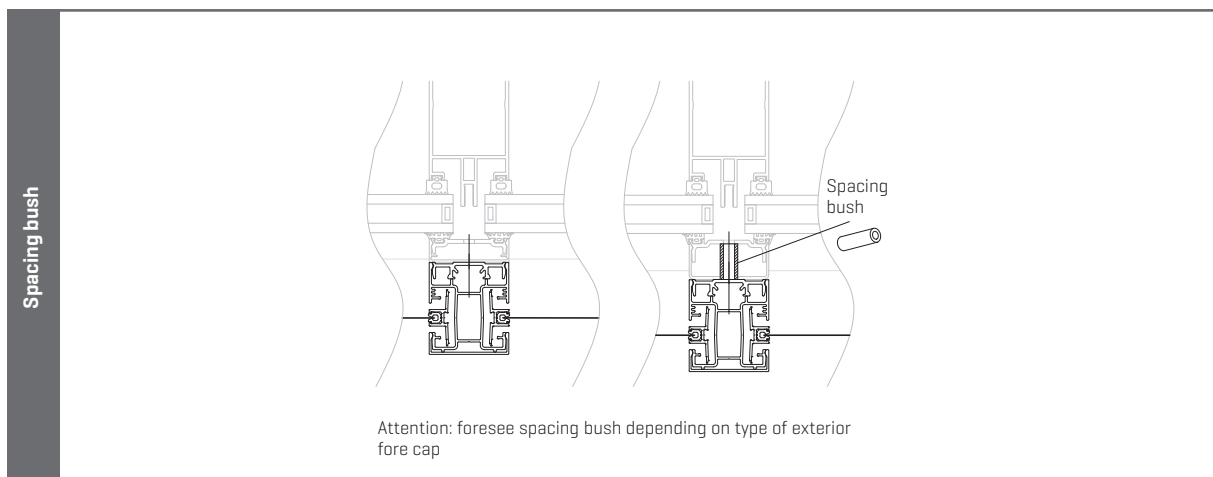

Note:

- Screens are always motorized, motor always at the right side of the screen.
- Thermal expansion and shrinkage are taken into account to ensure that these screens can be infinitely coupled.
- Installation needs to be started with the startscreen always positioned at the left side of the facade.
- To install the stopscreen, an extra 30 mm width is needed.

TECHNICAL DRAWINGS

Viewing direction determines left or right side of the box

← Direction removable fabric roller

TECHNICAL DRAWINGS

3D view

Attention: In order to enable the replacement of underlying glass without dismantling the box, it is advisable to interrupt both the cover profiles and the side guide clamp.