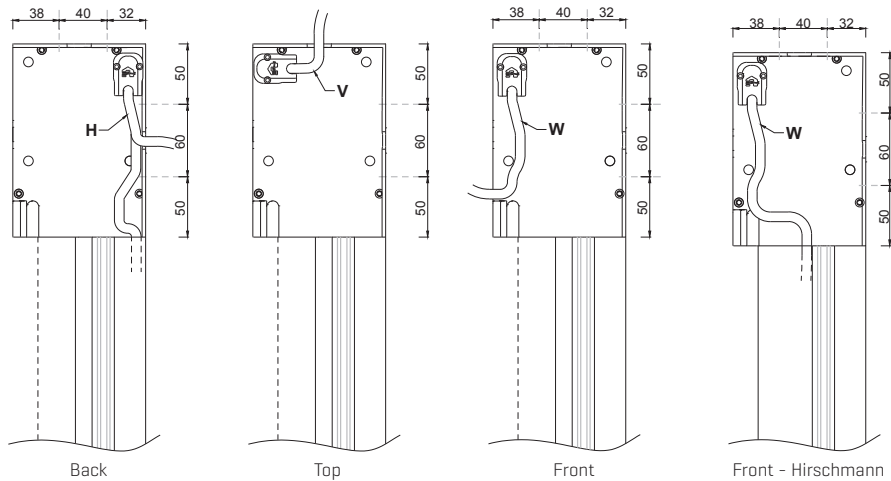

Note:

- Screens are always motorized, motor always at the right side of the screen.
- Thermal expansion and shrinkage are taken into account to ensure that these screens can be infinitely coupled.
- Installation needs to be started with the startscreen always positioned at the left side of the facade.
- To install the stopscreen, an extra 30 mm width is needed.

TECHNICAL DRAWINGS

Viewing direction determines left or right side of the box

← Direction removable fabric roller

TECHNICAL DRAWINGS

3D view

Attention: In order to enable the replacement of underlying glass without dismantling the box, it is advisable to interrupt both the cover profiles and the side guide clamp.

Bottom bar

Cable passage & box fixation

Side channels