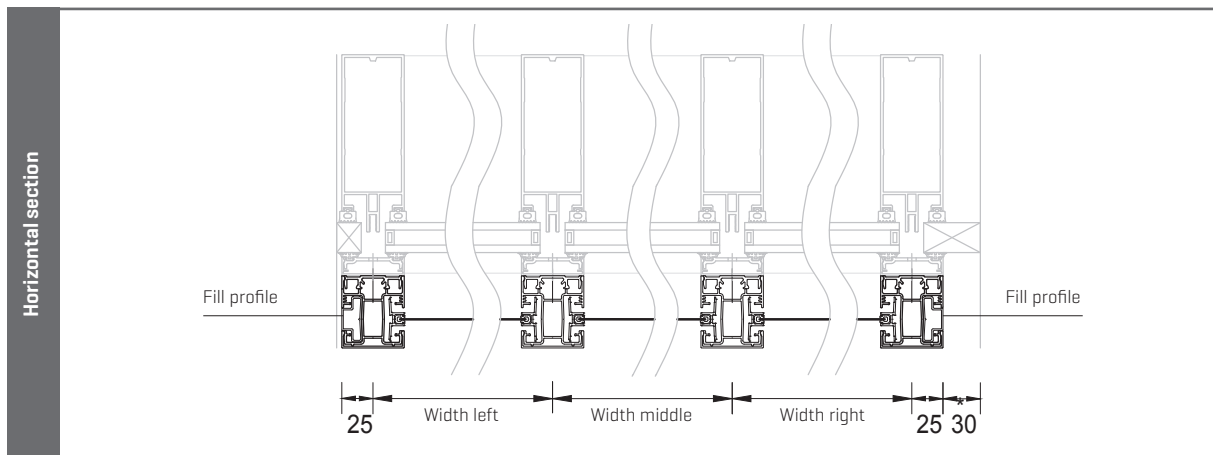

Note:

- Screens are always motorized, motor always at the right side of the screen.
- Thermal expansion and shrinkage are taken into account to ensure that these screens can be infinitely coupled.
- Installation needs to be started with the startscreen always positioned at the left side of the facade.
- To install the stopscreen, an extra 30 mm width is needed.

TECHNICAL DRAWINGS

Viewing direction determines left or right side of the box

← Direction removable fabric roller

TECHNICAL DRAWINGS

3D view

Attention: In order to enable the replacement of underlying glass without dismantling the box, it is advisable to interrupt both the cover profiles and the side guide clamp.

Bottom bar

Cable passage & box fixation

Side channels