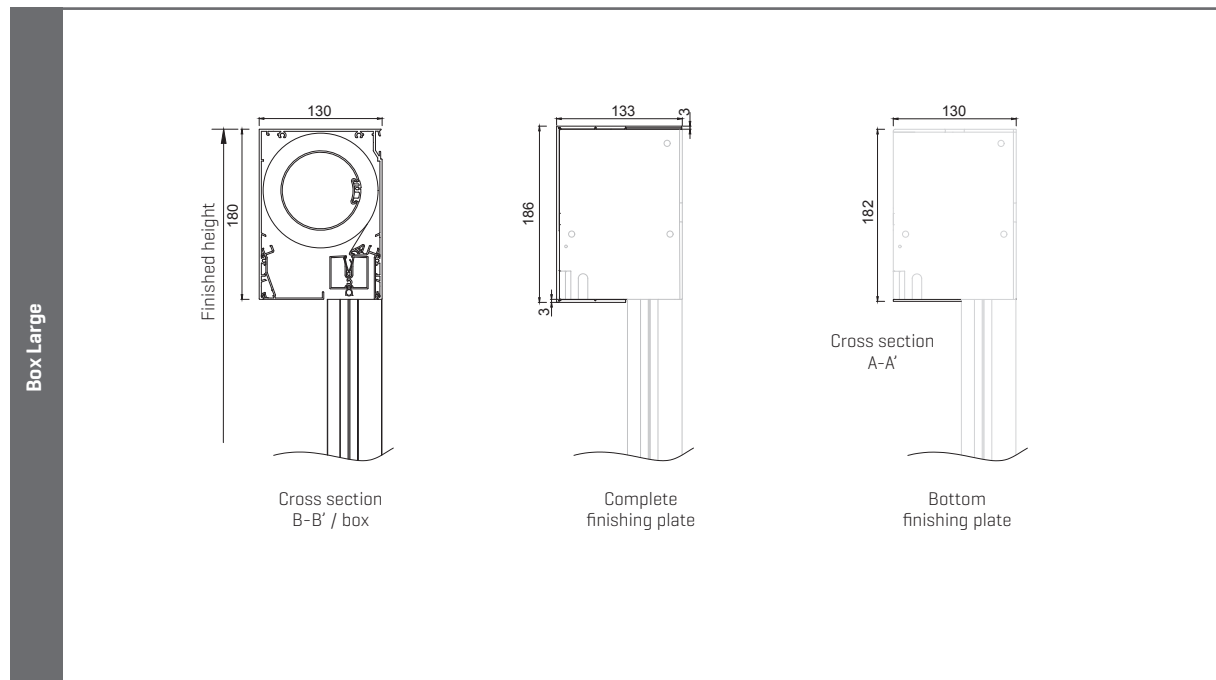

TECHNICAL DATA

Design		
Box size [H x D]	Medium 160 x 110 mm	Large 180 x 130 mm
Square		✓
Bottom bar retractable		✓
Wind resistance		
Wind class EN13561:2004		3
Guaranteed wind resistance	Up to 130 km/h in closed position	
Control		
Detecto Renson motor Safety First		✓
Somfy IO motor		✓

Note:

- Screens are always motorized, motor always at the right side of the screen.
- Thermal expansion and shrinkage are taken into account to ensure that these screens can be infinitely coupled.
- Installation needs to be started with the startscreen always positioned at the left side of the facade.
- To install the stopscreen, an extra 30 mm width is needed.

TECHNICAL DRAWINGS

Viewing direction determines left or right side of the box

← Direction removable fabric roller

TECHNICAL DRAWINGS

3D view

Attention: In order to enable the replacement of underlying glass without dismantling the box, it is advisable to interrupt both the cover profiles and the side guide clamp.

Bottom bar

Cable passage & box fixation

Side channels