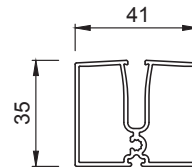

TECHNICAL DRAWINGS

Viewing direction determines left or right side of the box

← Direction removable fabric roller

TECHNICAL DRAWINGS

3D view

Attention: In order to enable the replacement of underlying glass without dismantling the box, it is advisable to interrupt both the cover profiles and the side guide clamp.

Bottom bar

Cable passage & box fixation

Side channels