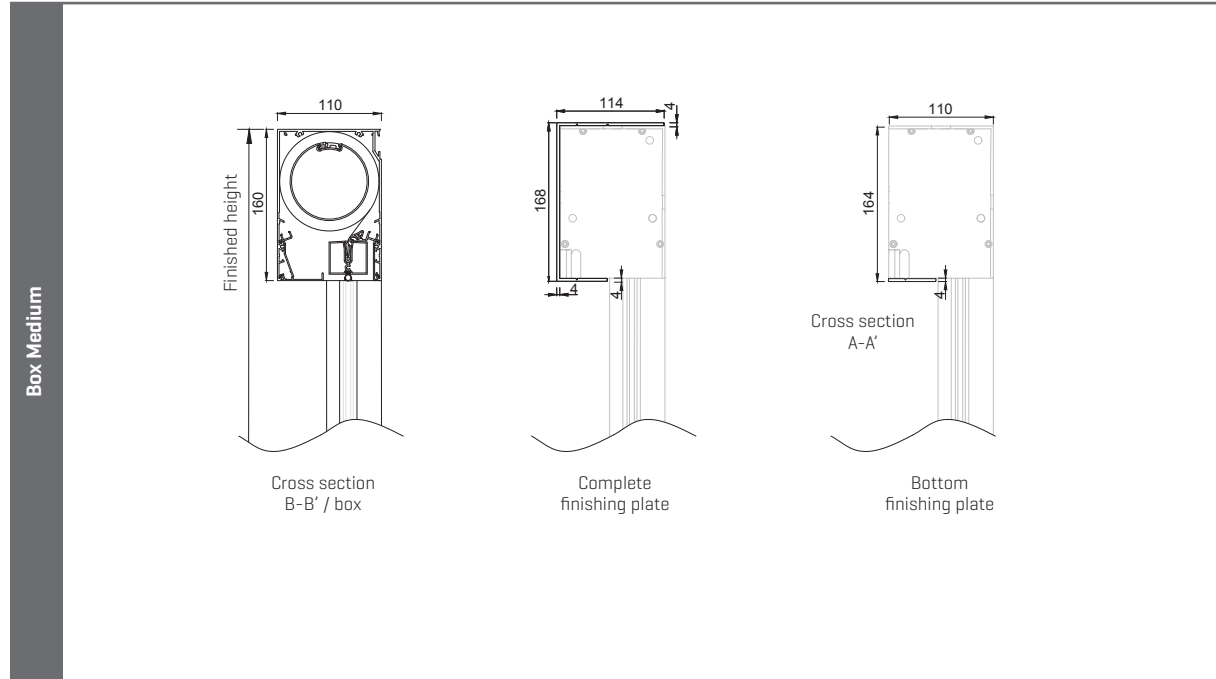

Note:

- Screens are always motorized, motor always at the right side of the screen.
- Thermal expansion and shrinkage are taken into account to ensure that these screens can be infinitely coupled.
- Installation needs to be started with the startscreen always positioned at the left side of the facade.
- To install the stopscreen, an extra 30 mm width is needed.

TECHNICAL DRAWINGS

Viewing direction determines left or right side of the box

← Direction removable fabric roller

TECHNICAL DRAWINGS

3D view

Attention: In order to enable the replacement of underlying glass without dismantling the box, it is advisable to interrupt both the cover profiles and the side guide clamp.

Bottom bar

Cable passage & box fixation

Side channels