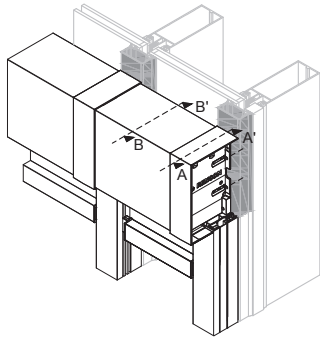

TECHNICAL DRAWINGS

Viewing direction determines left or right side of the box

← Direction removable fabric roller

TECHNICAL DRAWINGS

3D view

Attention: In order to enable the replacement of underlying glass without dismantling the box, it is advisable to interrupt both the cover profiles and the side guide clamp.

Bottom bar

Cable passage & box fixation

Side channels