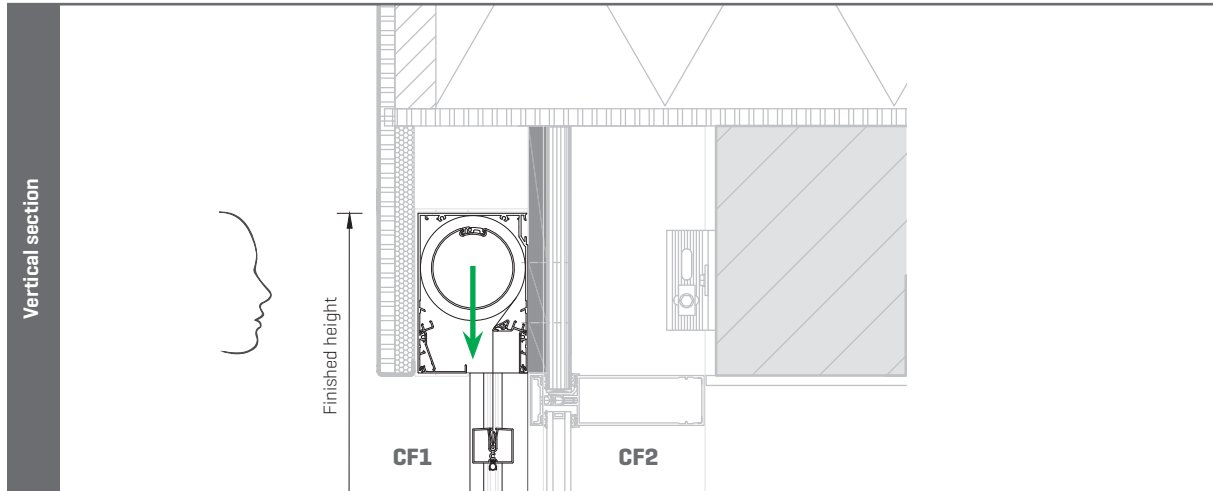

TECHNICAL DATA

Design		
Box size [H x D]	Medium 160 x 110 mm	Large 180 x 130 mm
Square		✓
Bottom bar retractable		✓
Wind resistance		
Wind class EN13561:2004		3
Guaranteed wind resistance	Up to 130 km/h in closed position	
Control		
Detecto Renson motor Safety First		✓
Somfy IO motor		✓

DIMENSIONS

Dimensions single screen		Medium	Large
Glass fibre fabric Sergé / Natté	Min. width Somfy IO	900 mm	900 mm
	Min. width Detecto	670 mm	670 mm
	Max. width	3600 mm	3600 mm
	Max. height	4000 mm	6000 mm
	Max. surface	14,4 m ²	21,6 m ²
Black out Glassfiber Satiné 21154 Black out Polyester Soltis Opaque B92	Min. width Somfy IO	900 mm	n.a.
	Min. width Detecto	670 mm	n.a.
	Max. width	3600 mm	n.a.
	Max. height	4000 mm	n.a.
	Max. surface	14,4 m ²	n.a.

Note:

- Screens are always motorized, motor always at the right side of the screen.
- Thermal expansion and shrinkage are taken into account to ensure that these screens can be infinitely coupled.
- Installation needs to be started with the startscreen always positioned at the left side of the facade.
- To install the stopscreen, an extra 30 mm width is needed.

TECHNICAL DRAWINGS

Viewing direction determines left or right side of the box

← Direction removable fabric roller

TECHNICAL DRAWINGS

3D view

Attention: In order to enable the replacement of underlying glass without dismantling the box, it is advisable to interrupt both the cover profiles and the side guide clamp.